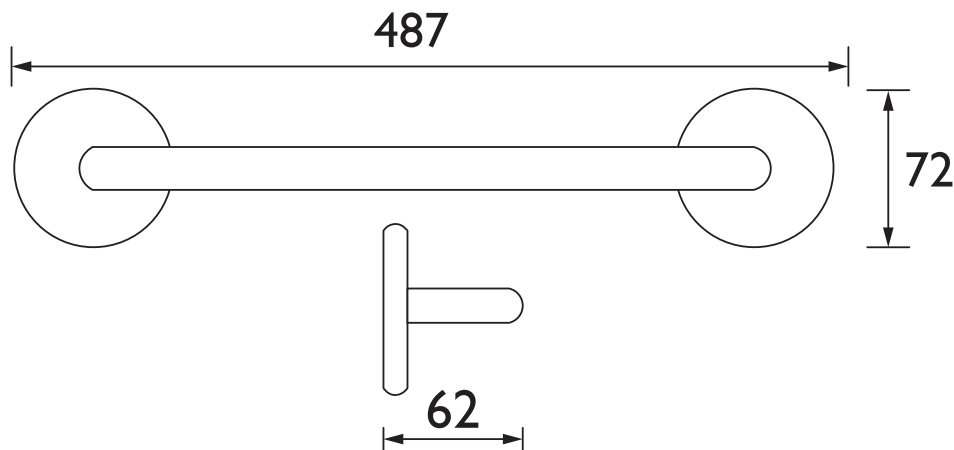

COMP GRAB02 C

Accessories
Grab Bar 487mm Chrome

Specification

Main Construction Material:	Stainless Steel
Contemporary or Traditional:	Contemporary
Product Finish:	Chrome

Features:

- Height 72mm
- Width 487mm
- Depth 62mm

Product Certifications:

For more products, visit our website:
<http://www.bristan.com>

Dimensions (measurements in mm)

TECHNICAL
DATA
SHEET

BRISTAN

D3