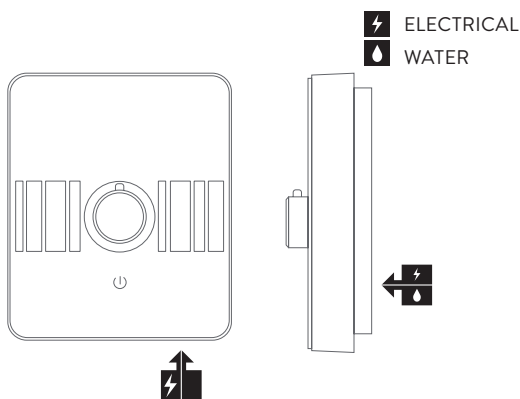

AQUALISA

LUMI™

ELECTRIC SHOWER

LME9501

9.5KW WITH ADJUSTABLE HEAD - CHROME

DIMENSIONAL DRAWINGS

CONNECTIONS

AQUALISA

LUMI™

ELECTRIC SHOWER

LME9501

9.5KW WITH ADJUSTABLE HEAD – CHROME

TECHNICAL SPECIFICATIONS

Power	9.5kW
Minimum pressure	0.9 bar (@8lpm)
Maximum pressure	10 bar
Recommended Maximum pressure	3 bar
Water entry points	Bottom and rear right only
Cable entry points	Bottom and rear right only
Inlet fitting connections	15mm compression
Outlet fitting connections	1/2" BSP thread
Electrical requirements	Supply voltage 230 - 240V, MCB rating 40AMP
Water system	Mains cold
Features	Intuitive single dial
	Illuminated touch start/stop control
	Rotary control
	Heat safety features
	Power on indication
	Illuminated panel
Colour	105mm, 5 spray patterns
	Chrome
Guarantee period	Shower unit - 2 years
	Shower head and kit - 2 years
Approvals	CE Marking (LVD; EMC)
	BEAB
	European Water Label
	ERP Directive