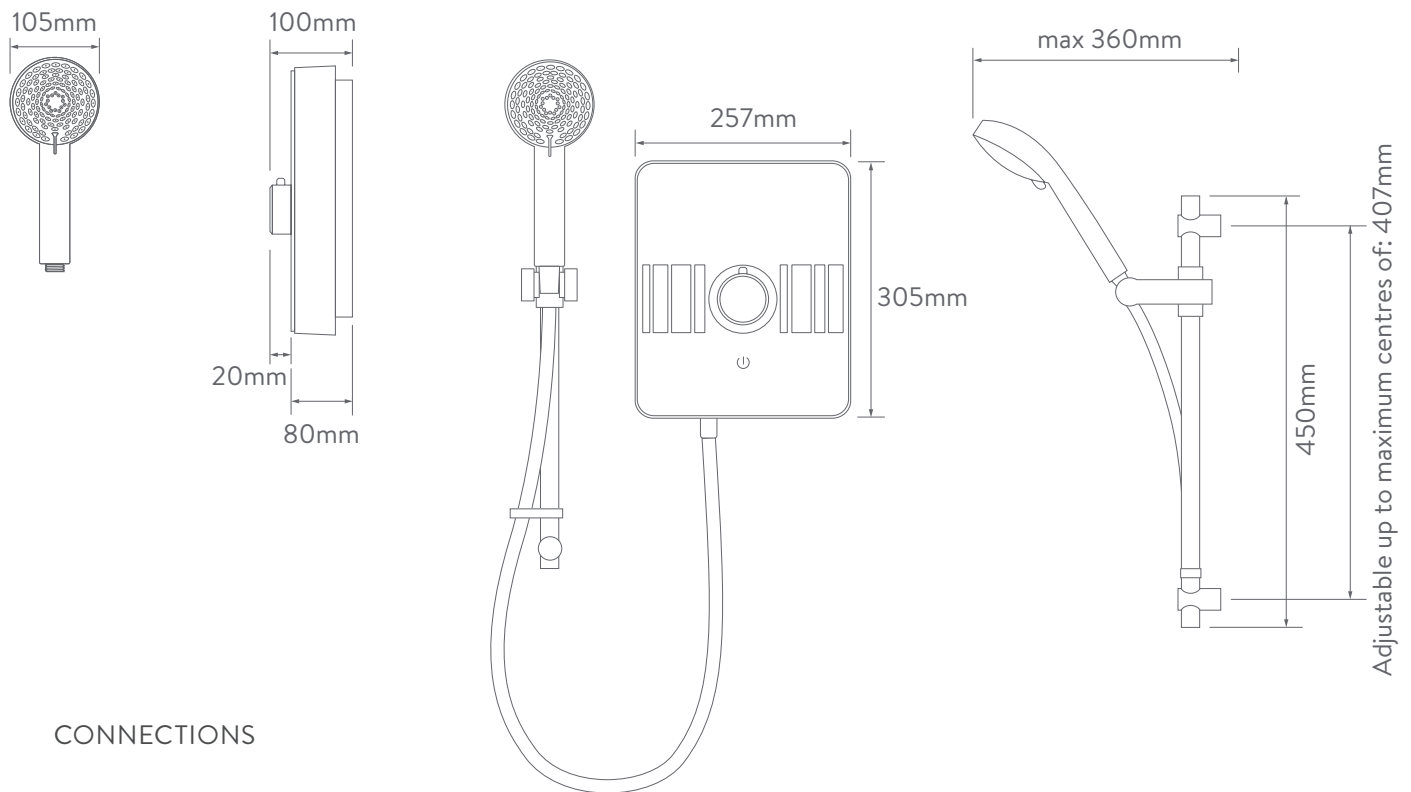

AQUALISA

LUMI™

ELECTRIC SHOWER

LME9501

9.5KW WITH ADJUSTABLE HEAD - CHROME

DIMENSIONAL DRAWINGS

CONNECTIONS

AQUALISA

LUMI™

ELECTRIC SHOWER

LME9501

9.5KW WITH ADJUSTABLE HEAD – CHROME

TECHNICAL SPECIFICATIONS

Power	9.5kW
Minimum pressure	0.9 bar (@8lpm)
Maximum pressure	10 bar
Recommended Maximum pressure	3 bar
Water entry points	Bottom and rear right only
Cable entry points	Bottom and rear right only
Inlet fitting connections	15mm compression
Outlet fitting connections	1/2" BSP thread
Electrical requirements	Supply voltage 230 - 240V, MCB rating 40AMP
Water system	Mains cold
Features	Intuitive single dial
	Illuminated touch start/stop control
	Rotary control
	Heat safety features
	Power on indication
	Illuminated panel
Colour	105mm, 5 spray patterns
	Chrome
Guarantee period	Shower unit - 2 years
	Shower head and kit - 2 years
Approvals	CE Marking (LVD; EMC)
	BEAB
	European Water Label
	ERP Directive