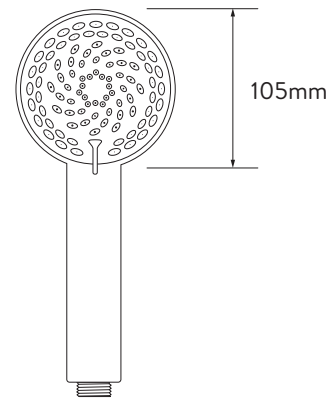

AQUALISA

DRMDCV001

DREAM™ DCV MIXER SHOWER

WITH ADJUSTABLE HEAD - HP/COMBI

DIMENSIONAL DRAWINGS

CONTROLLER

AQUALISA

DRMDCV001

DREAM™ DCV MIXER SHOWER

WITH ADJUSTABLE HEAD - HP/COMBI

TECHNICAL SPECIFICATIONS

MINIMUM PRESSURE REQUIREMENTS	1 bar
MAXIMUM PRESSURE REQUIREMENTS	5 bar
INLET FITTING CONNECTIONS	3/4" BSP female inlet connections
INLET SUPPLY POSITIONS	Hot/left, cold/right
OUTLET CONNECTIONS	3/4" BSP female connections
VALVE INLET CENTRES	140mm
SUPPLY TEMPERATURE	5 - 20°C Cold Supply 55 - 65°C Hot Supply
WATER SYSTEM	HP / Combi
FEATURES	Luxury brass valve control knobs with chrome finish Eco-spray setting can deliver water savings of up to 25% Easy clean nozzles Simple switching between adjustable shower head and drencher head Temperature override button 4 spray patterns
COLOUR	Chrome
GUARANTEE PERIOD	5 year guarantee (Valve) 2-year guarantee (head and kit)