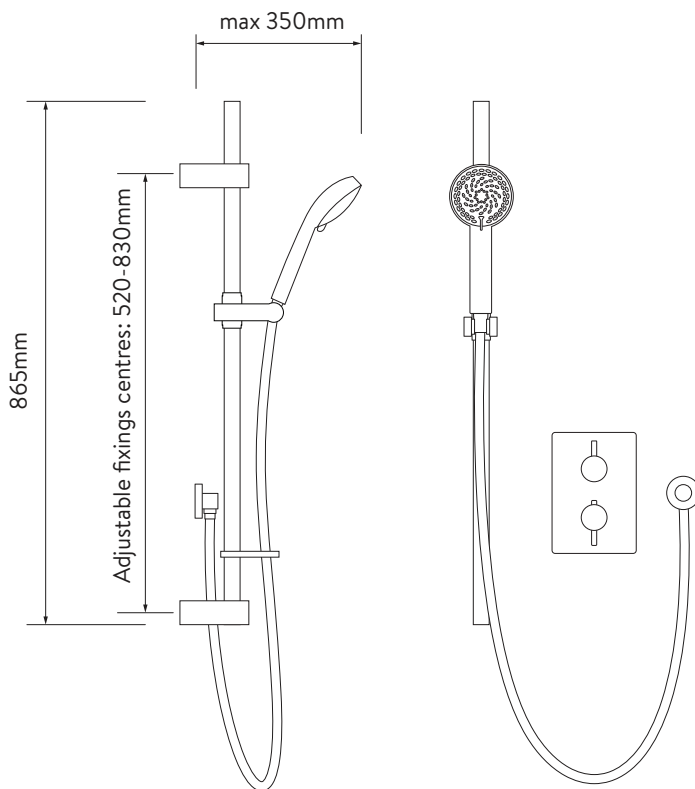

AQUALISA

DRMDCV001

DREAM™ DCV MIXER SHOWER

WITH ADJUSTABLE HEAD - HP/COMBI

DIMENSIONAL DRAWINGS

CONTROLLER

AQUALISA

DRMDCV001

DREAM™ DCV MIXER SHOWER

WITH ADJUSTABLE HEAD - HP/COMBI

TECHNICAL SPECIFICATIONS

MINIMUM PRESSURE REQUIREMENTS	1 bar
MAXIMUM PRESSURE REQUIREMENTS	5 bar
INLET FITTING CONNECTIONS	3/4" BSP female inlet connections
INLET SUPPLY POSITIONS	Hot/left, cold/right
OUTLET CONNECTIONS	3/4" BSP female connections
VALVE INLET CENTRES	140mm
SUPPLY TEMPERATURE	5 - 20°C Cold Supply 55 - 65°C Hot Supply
WATER SYSTEM	HP / Combi
FEATURES	Luxury brass valve control knobs with chrome finish Eco-spray setting can deliver water savings of up to 25% Easy clean nozzles Simple switching between adjustable shower head and drencher head Temperature override button 4 spray patterns
COLOUR	Chrome
GUARANTEE PERIOD	5 year guarantee (Valve) 2-year guarantee (head and kit)