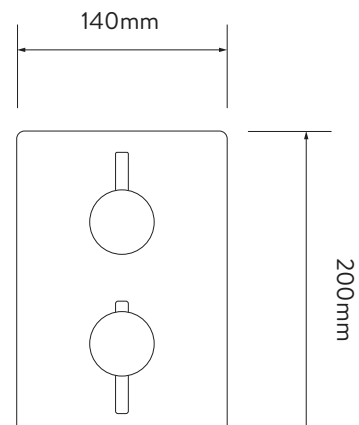

AQUALISA

DRMDCV001

DREAM™ DCV MIXER SHOWER

WITH ADJUSTABLE HEAD - HP/COMBI

DIMENSIONAL DRAWINGS

CONTROLLER

AQUALISA

DRMDCV001

DREAM™ DCV MIXER SHOWER

WITH ADJUSTABLE HEAD - HP/COMBI

TECHNICAL SPECIFICATIONS

MINIMUM PRESSURE REQUIREMENTS	1 bar
MAXIMUM PRESSURE REQUIREMENTS	5 bar
INLET FITTING CONNECTIONS	3/4" BSP female inlet connections
INLET SUPPLY POSITIONS	Hot/left, cold/right
OUTLET CONNECTIONS	3/4" BSP female connections
VALVE INLET CENTRES	140mm
SUPPLY TEMPERATURE	5 - 20°C Cold Supply 55 - 65°C Hot Supply
WATER SYSTEM	HP / Combi
FEATURES	Luxury brass valve control knobs with chrome finish Eco-spray setting can deliver water savings of up to 25% Easy clean nozzles Simple switching between adjustable shower head and drencher head Temperature override button 4 spray patterns
COLOUR	Chrome
GUARANTEE PERIOD	5 year guarantee (Valve) 2-year guarantee (head and kit)