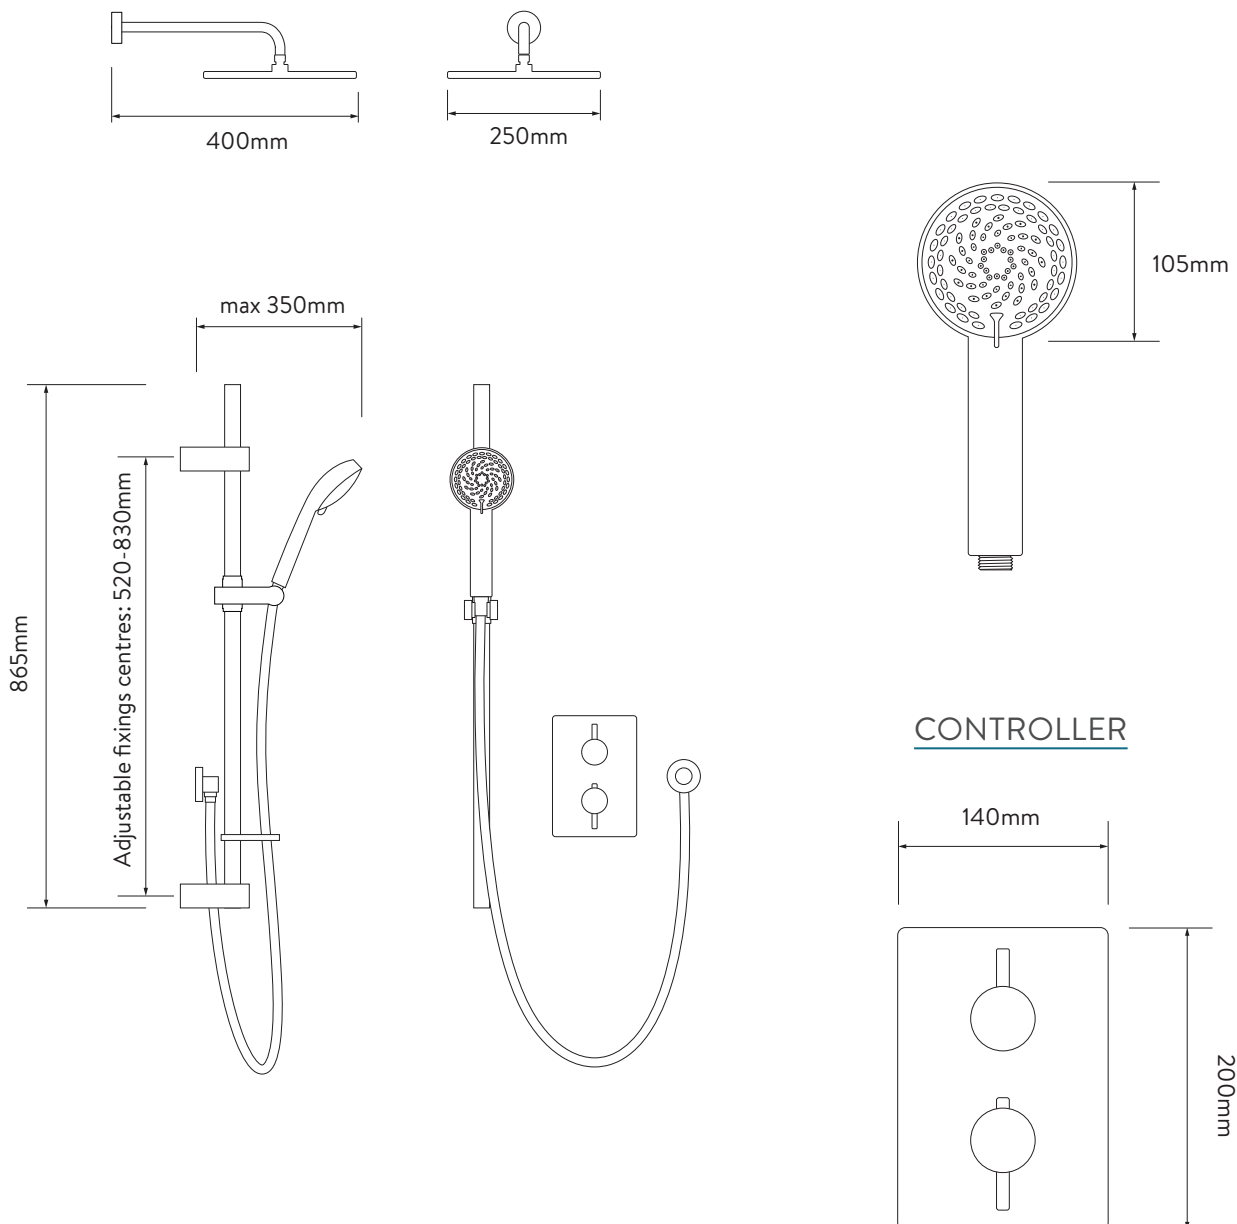

AQUALISA

DRMDCV003

DREAM™ DCV DUAL OUTLET MIXER SHOWER

WITH ADJUSTABLE HEAD AND WALL FIXED
DRENCHER - HP/COMBI

DIMENSIONAL DRAWINGS

AQUALISA

DRMDCV003

DREAM™ DCV DUAL OUTLET MIXER SHOWER

WITH ADJUSTABLE HEAD AND WALL FIXED
DRENCHER - HP/COMBI

TECHNICAL SPECIFICATIONS

MINIMUM PRESSURE REQUIREMENTS	1 bar
MAXIMUM PRESSURE REQUIREMENTS	5 bar
INLET FITTING CONNECTIONS	3/4" BSP female inlet connections
INLET SUPPLY POSITIONS	Hot/left, cold/right
OUTLET CONNECTIONS	3/4" BSP female connections
VALVE INLET CENTRES	140mm
SUPPLY TEMPERATURE	5 - 20°C Cold Supply 55 - 65°C Hot Supply
WATER SYSTEM	HP / Combi
FEATURES	Luxury brass valve control knobs with chrome finish Eco-spray setting can deliver water savings of up to 25% Easy clean nozzles Simple switching between adjustable shower head and drencher head Temperature override button 105mm, 4 spray pattern 250mm, 1 spray pattern
COLOUR	Chrome
GUARANTEE PERIOD	5 year guarantee (Valve) 2-year guarantee (head and kit)