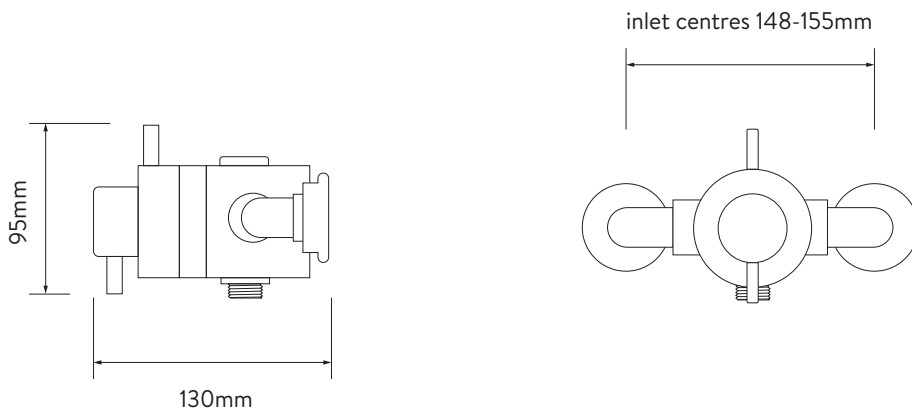

AQUALISA

ASP001EA

ASPIRE DL EXPOSED MIXER SHOWER

WITH ADJUSTABLE HEAD

DIMENSIONAL DRAWINGS

AQUALISA

ASP001EA

ASPIRE DL EXPOSED MIXER SHOWER

WITH ADJUSTABLE HEAD

TECHNICAL SPECIFICATIONS

MINIMUM PRESSURE REQUIREMENTS	0.1 bar
MAXIMUM PRESSURE REQUIREMENTS	10 bar (Static)
INLET FITTING CONNECTIONS	15mm compression
INLET SUPPLY POSITIONS	Hot/left, cold/right
OUTLET CONNECTIONS	½" BSP
VALVE INLET CENTRES	148-155mm
SUPPLY TEMPERATURE	5 - 20°C Cold Supply 55 - 65°C Hot Supply
WATER SYSTEM	Gravity, Boosted Gravity, Combi and Balanced High Pressure
FEATURES	All-metal valve
	Dual lever controls for water flow and temperature
	105mm Harmony shower head
	Eco-spray setting can deliver water savings of up to 25% without compromising the showering experience
	4 spray patterns including an eco-spray setting
COLOUR	Chrome
GUARANTEE PERIOD	Valve – 5 year guarantee
	Head and Kit – 2 year guarantee