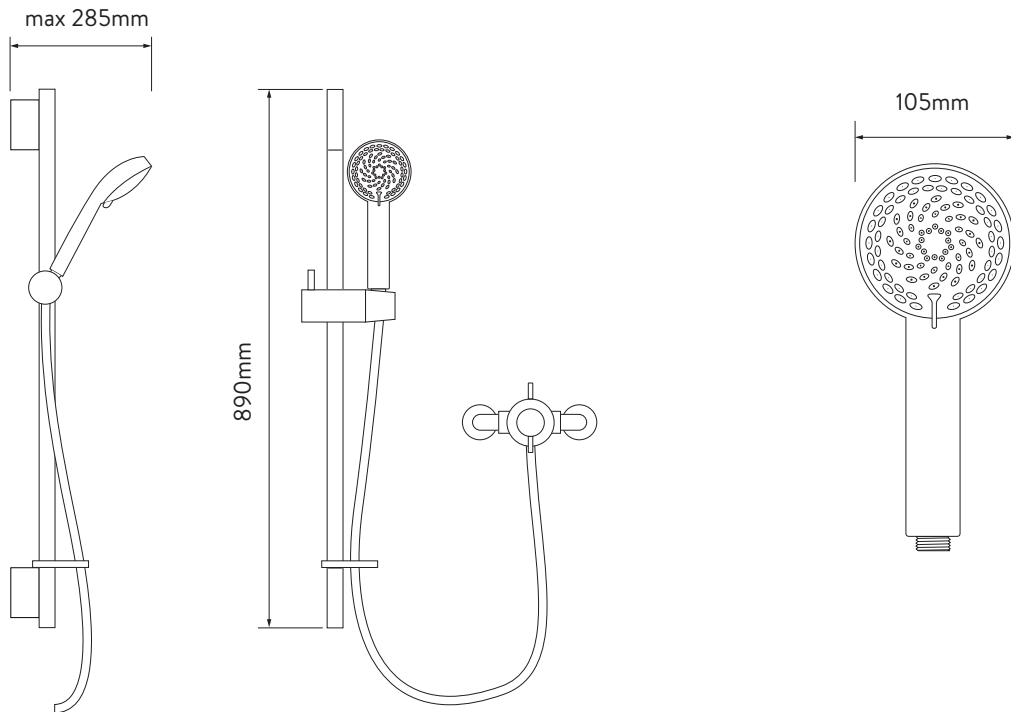

AQUALISA

ASP001EA

ASPIRE DL EXPOSED MIXER SHOWER

WITH ADJUSTABLE HEAD

DIMENSIONAL DRAWINGS

AQUALISA

ASP001EA

ASPIRE DL EXPOSED MIXER SHOWER

WITH ADJUSTABLE HEAD

TECHNICAL SPECIFICATIONS

MINIMUM PRESSURE REQUIREMENTS	0.1 bar
MAXIMUM PRESSURE REQUIREMENTS	10 bar (Static)
INLET FITTING CONNECTIONS	15mm compression
INLET SUPPLY POSITIONS	Hot/left, cold/right
OUTLET CONNECTIONS	½" BSP
VALVE INLET CENTRES	148-155mm
SUPPLY TEMPERATURE	5 - 20°C Cold Supply 55 - 65°C Hot Supply
WATER SYSTEM	Gravity, Boosted Gravity, Combi and Balanced High Pressure
FEATURES	All-metal valve
	Dual lever controls for water flow and temperature
	105mm Harmony shower head
	Eco-spray setting can deliver water savings of up to 25% without compromising the showering experience
	4 spray patterns including an eco-spray setting
COLOUR	Chrome
GUARANTEE PERIOD	Valve – 5 year guarantee
	Head and Kit – 2 year guarantee